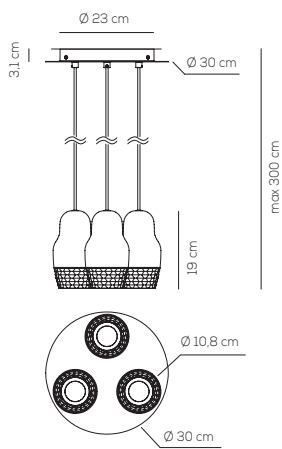

SP FEDOR 3

Design by Dima Loginoff

Collection consisting of recessed downlight and suspended lamps. Available in several colours and sizes. LED light source with GU10 fitting.

Typology: SUSPENDED LAMP

Ratings

- GU10
- Downlight
- Surface installation over holes
- Supply voltage ~220-240V
- Switch mode: on-off
- Aluminum/glass shade

SP FEDOR 3

kg 4.56 m³ 0.06

Product code composition

FEDORA

Type	Article	Colours	Finish	Source
SP	FEDOR 3	BC white + glass RO rose gold + glass BR bronze + glass CR chrome + glass	BC white varnished metal	GU1 GU10 LED 3 x Max 5,5W only LED bulbs